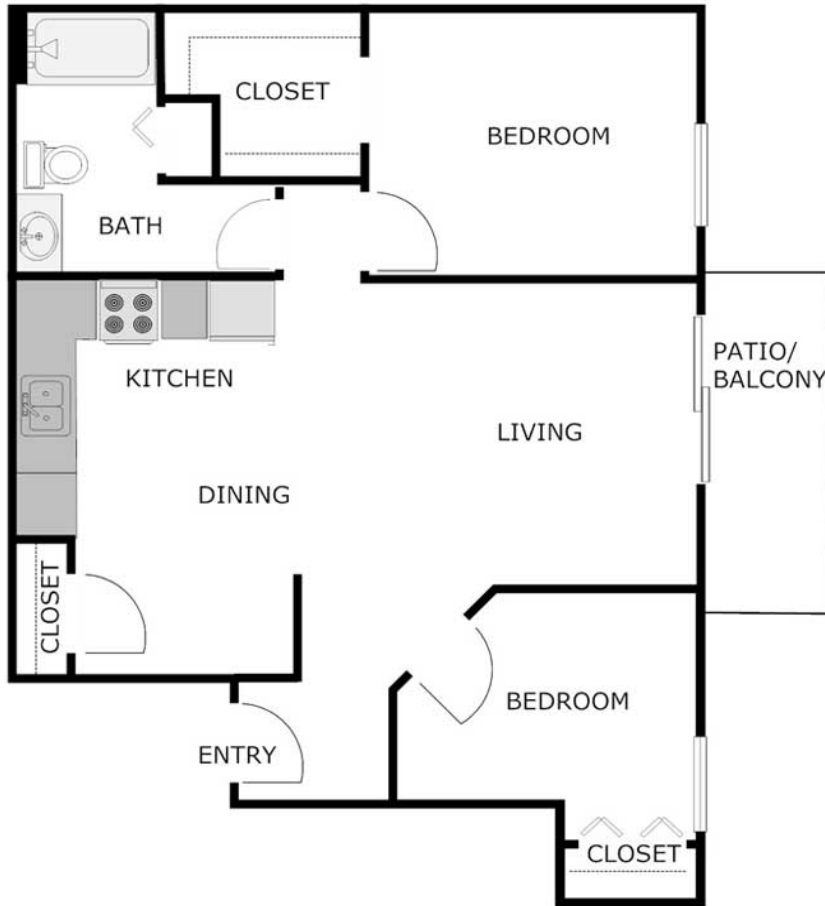

Woodbury Village

PRE/MIER Real Estate Management LLC

608 647 3555

2 Bedroom 1 Bath Apartment

962 Sq. Ft.

RENT

DEPOSIT

DATE AVAILABLE