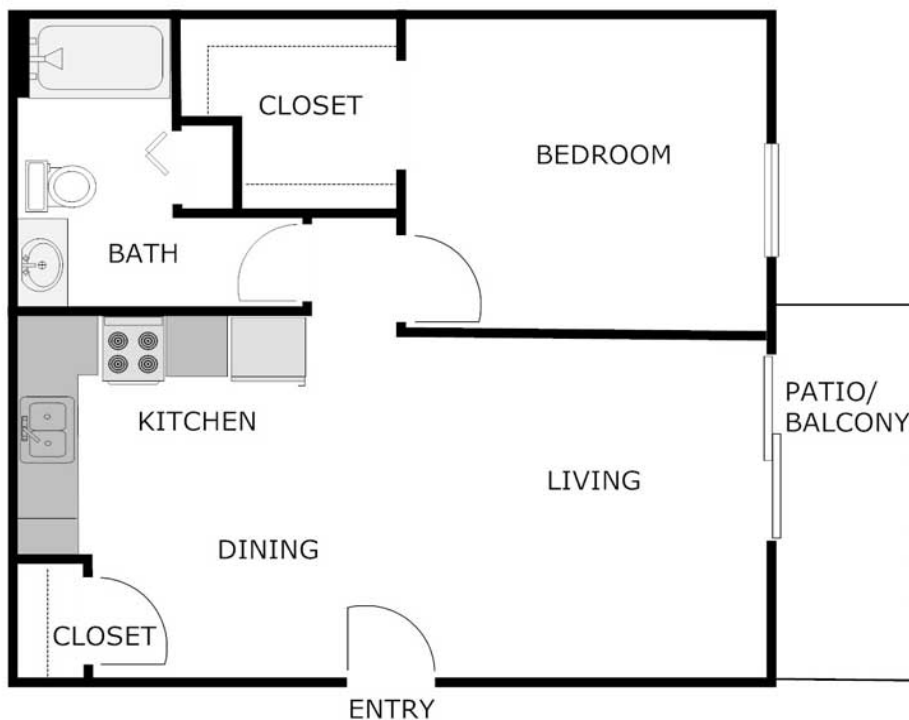

840 Sq. Ft.

Woodburyvillageapartmentliving.com

relax, enjoy, live!

1684 Wedgewood Drive Richland Center, WI 53581

Professionally managed by **PRE/MIER**
Real Estate Management LLC